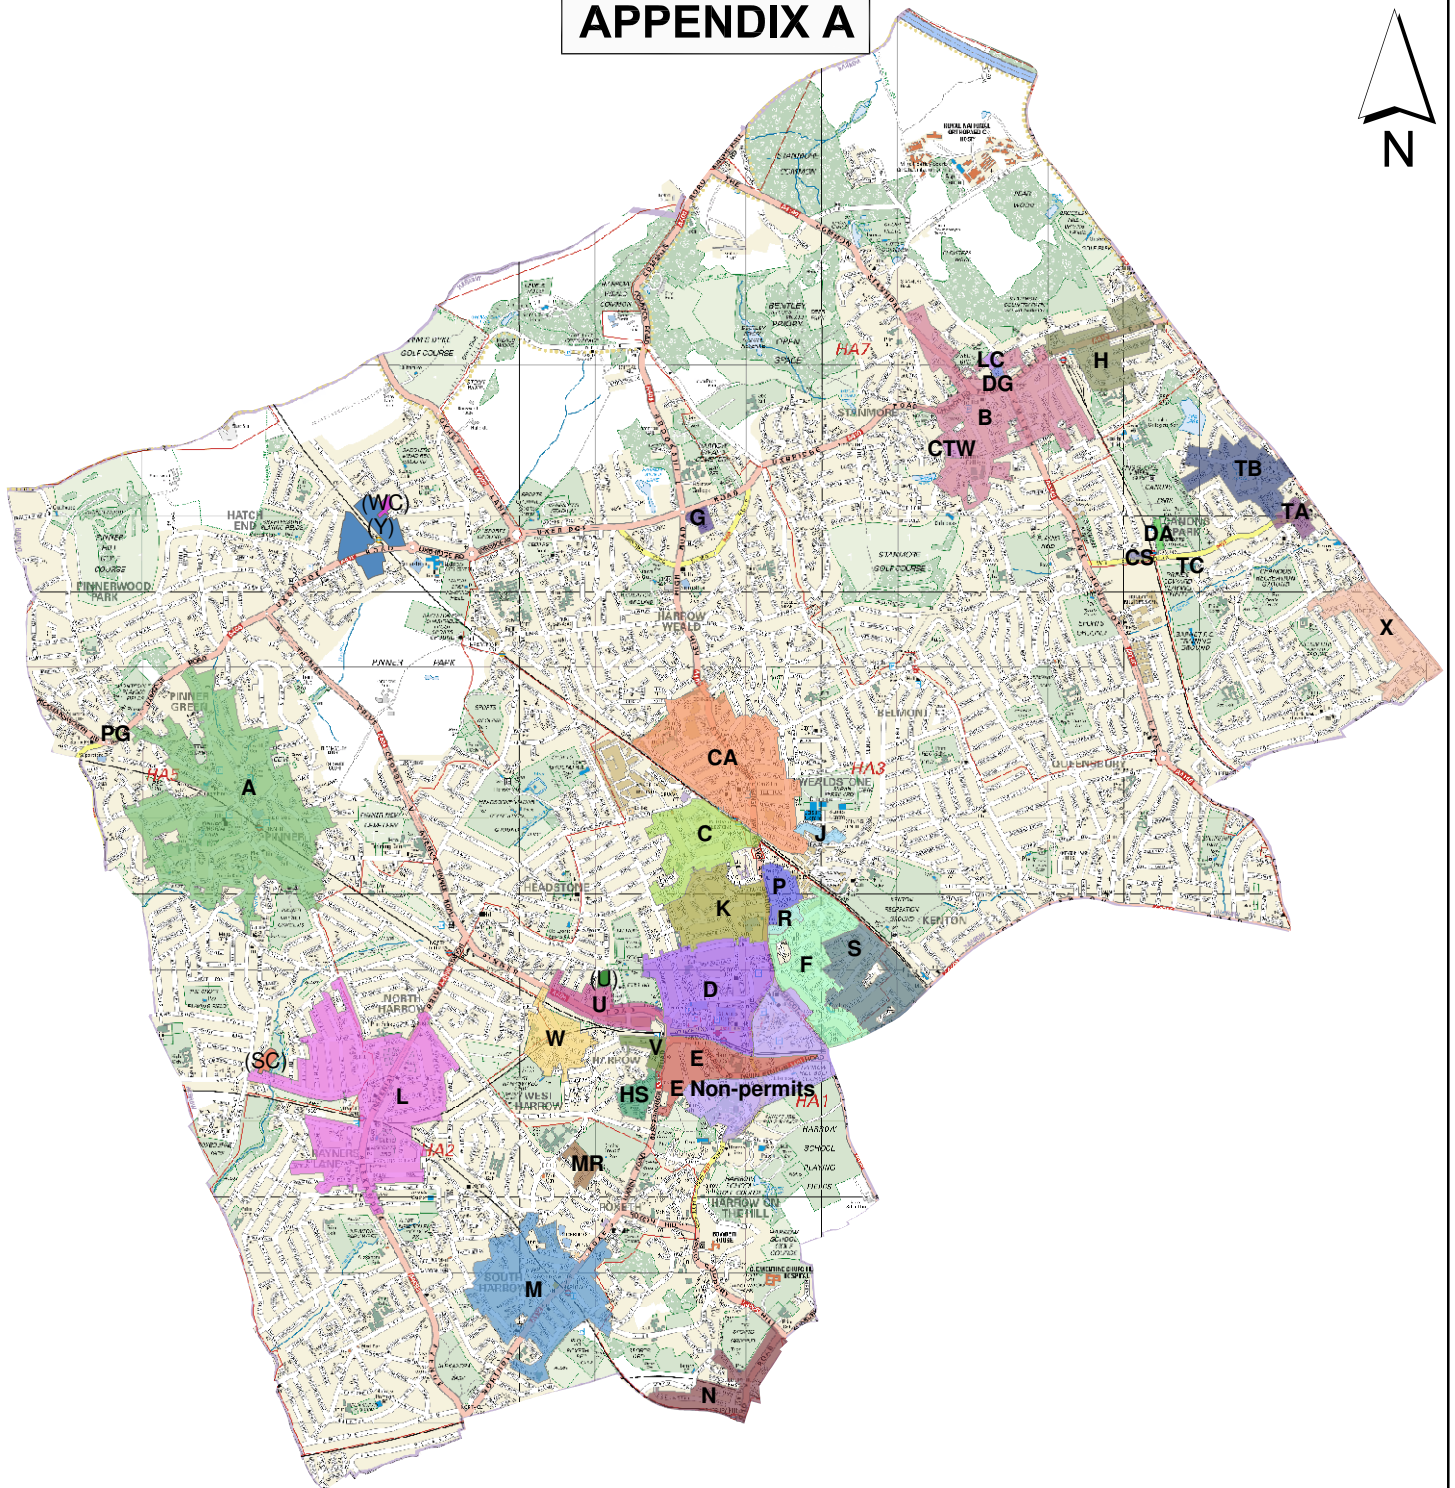

Controlled Parking Zones February 2014

APPENDIX A

Controlled Parking Zones

CPZ from 1st March 2014

- (SC), Southbourne Close
- (U), Devonshire Road
- (WC), Walpole Close
- (Y), Hatch End

CPZ TIMES

- | | | |
|--|---|--|
| A, Mon - Fri 11am - 12pm | H, Mon - Sat 10am - 11am & 3pm - 4pm | MR, Mon-Fri 10am-11am & 2pm-3pm & Sat-Sun 10am-11am |
| B, Mon - Fri 3pm to 4pm | HS, Mon - Sat 10am - 11am & 2pm - 3pm | N, Mon - Fri 11am - 12pm |
| C, Mon - Fri 10am - 11am | J, Mon - Sun 7am - 12am | P, Mon - Sun 8:30am - 8:30pm |
| CA, Mon - Fri 10am - 11am and 2pm - 3pm | K, Mon - Sat 8:30am - 6:30pm | PG, Mon - Fri 8.30am - 6.30pm |
| CS, Mon - Sat 8am - 6.30pm | L, Mon - Fri 10am - 11am | R, At any time |
| CTW, Mon - Fri 10am - 11am & 3pm - 4pm | LC, Mon - Fri 10am - 11am & 3pm - 4pm | S, Mon - Fri 11am - 12pm |
| D, Mon - Sat 8:30am - 6:30pm | M, Mon - Sat 10am - 11am and 2pm - 3pm | TA, Mon - Sat 8:30am - 8:30pm |
| | | TB, Mon - Fri 11am - 12pm |
| | | TC, Mon - Fri 2pm - 3pm |
| | | U, Mon - Fri 11am - 12pm |
| | | V, Mon - Sat 10am - 11am & 2pm - 3pm |
| | | W, Mon - Fri 10am - 11am |
| | | X, Mon - Fri 10am - 11am & 2pm - 3pm |